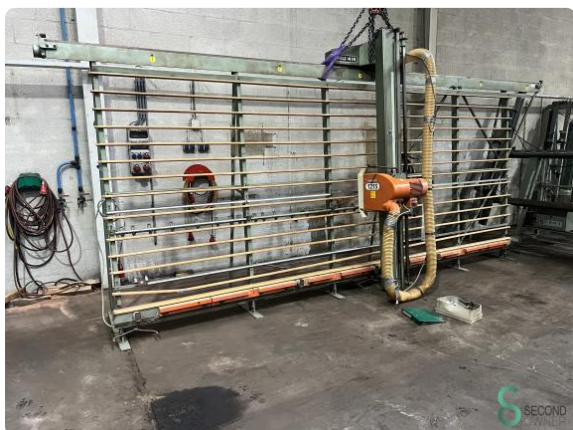

Holz-her 1215 - 2200x5300

HOU.1351

~~1.950 €~~ 1.500 € ex MwSt