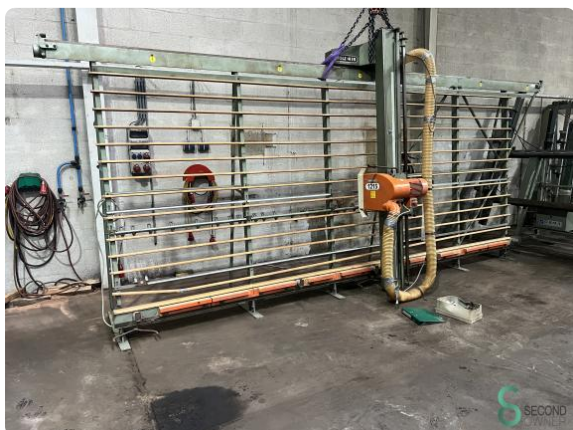

4250

1998

Putsch Menicon SVP 620/4200

HOU.429

~~2.950 €~~ 1.750 € ex MwSt

4200

Holz-her 1215 - 2200x5300

HOU.1351