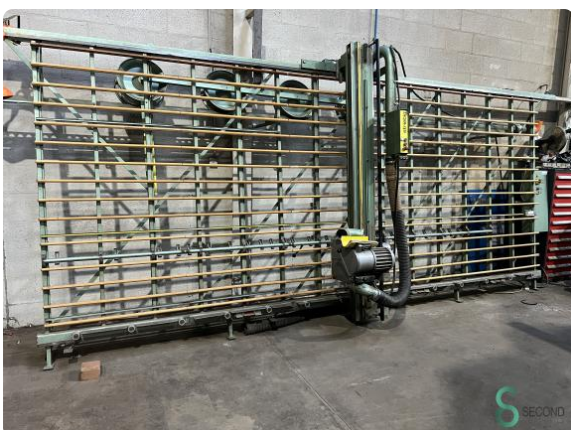

Striebig Automat 6220AV

HOU.770

2.950 € ex MwSt

2100

1981