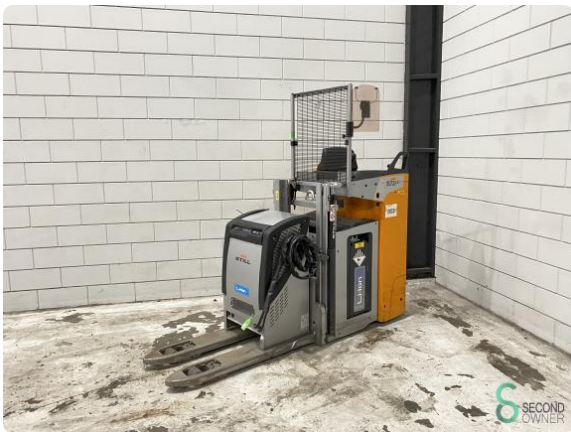

Still SXD20

WKH.4729

2.450 € ex MwSt

2019

701

Elektrisch