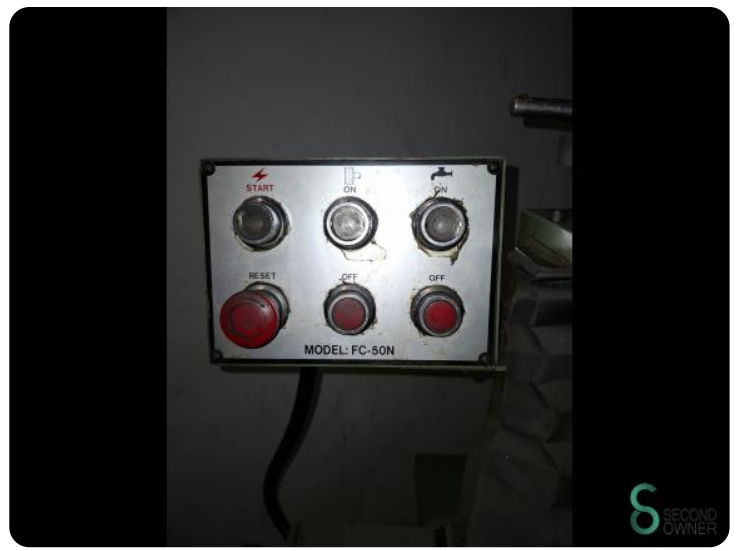

Havenweg 6
6603AS Wijchen

T: +31 6 14832789
E: Bram@secondowner.com
W: <https://secondowner.com>