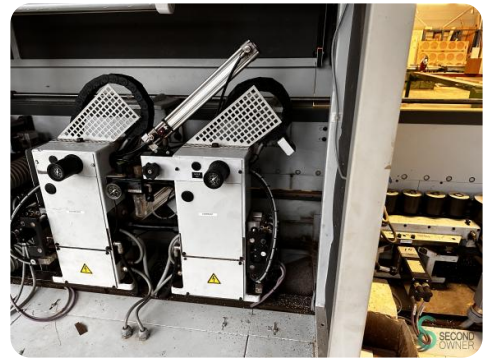

Havenweg 6
6603AS Wijchen

T: +31 6 57668226
E: Glenn@secondowner.com
W: <https://secondowner.com>