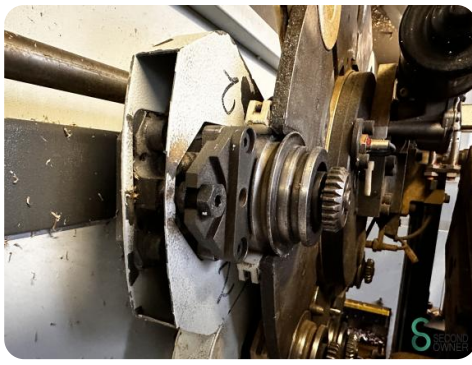

Havenweg 6
6603AS Wijchen

T: +31 6 57668226
E: Glenn@secondowner.com
W: <https://secondowner.com>