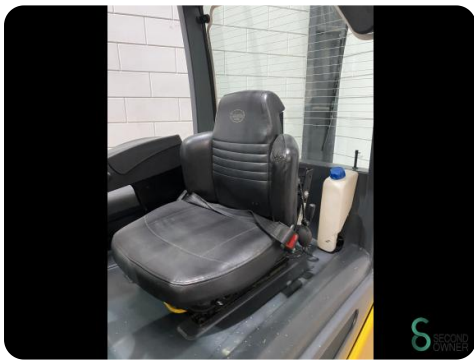

Havenweg 6
6603AS Wijchen

T: +31 6 11462913
E: Koen@secondowner.com
W: <https://secondowner.com>