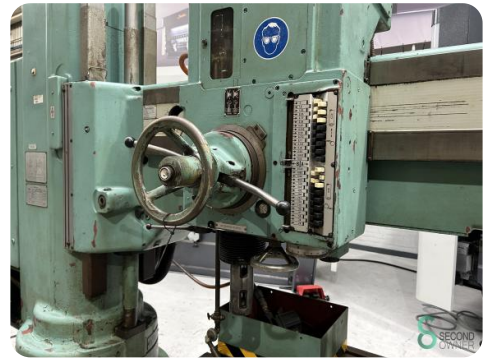

Havenweg 6
6603AS Wijchen

T: +31 6 14832789
E: Bram@secondowner.com
W: <https://secondowner.com>