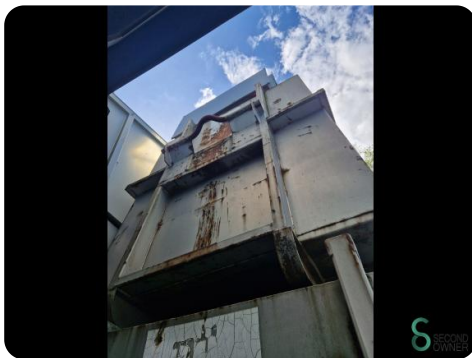

Havenweg 6
6603AS Wijchen

T: +31 6 55855207
E: Peter@secondowner.com
W: <https://secondowner.com>