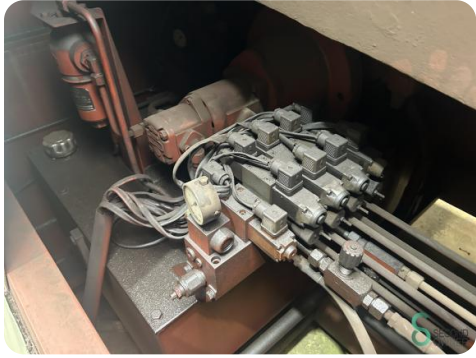

Havenweg 6
6603AS Wijchen

T: +31 6 14832789
E: Bram@secondowner.com
W: <https://secondowner.com>