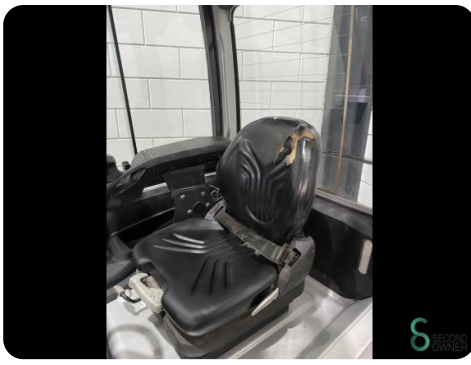

STILL	
PZS	
Type	5 PZS 625
Motor	48 V
Motorvermogen	625 W
Motorvermogen (nominaal)	24
Motorvermogen (maximaal)	800 W
Motorvermogen (gemiddeld)	146
Motorvermogen (maximaal)	146
Verkoop en reparatie door: OLM HEDDUS PZS, PO Box 2, Dronkelaar 3600 Genk, België Verkoop en reparatie door: Tiberius, B3 04 Raaijms 3600 Genk, België