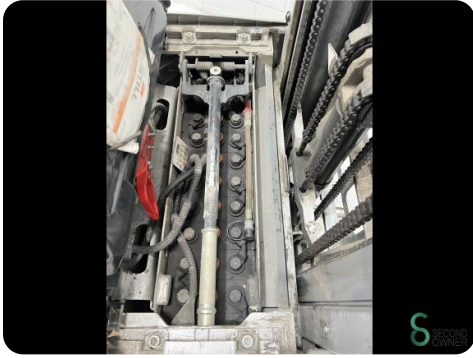

Havenweg 6
6603AS Wijchen

T: +31 6 11462913
E: Koen@secondowner.com
W: <https://secondowner.com>