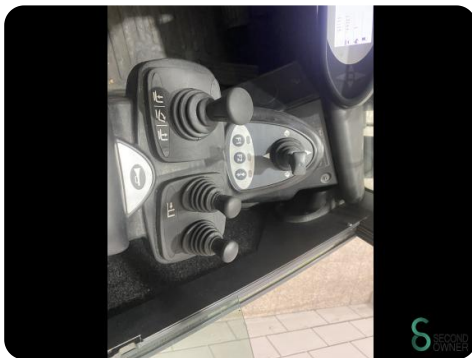

Gabelstapler - Still RX 70-20/600 T

Gabelstapler - Still RX 70-20/600 T

WKH5.268

LPG

3670mm

2000kg

13164

2018

Use operating instructions
voir Mode d'emploi
siehe Betriebsanleitung

CE

URZAD DOZORU
 TECHNICZNEGO
 www.udt.gov.pl
 PERMIA NASTĘPNIEGO BRANINIE
 2025

STILL RX70-20T/600 - 5575676

working condition

This unit is a	W
separate attachment	
Equipment number	937676
Serial number	517306300014
Series	
State	85Good condition and fully operational and complete
Year	
Mean dismantling price (value 20)	
Brand	STILL
Year of manufacture	2018
Drive	Gas
Cabin	YES
Class height (h)	2,225 mm
Lift height (h)	3,875 mm
Fork length	
Width across forks	53,54 mm
Capacity	2,000 kg
Control	JA
Attachment & Equipment	
Description	STILL RX70-20T/600, 2 hydraulic valves, 2 hydraulic cylinders, mast lights, indicator (on right), safety light, indicator beacons, carriage frame, full cabin with heating
Buy price (net)	41,500