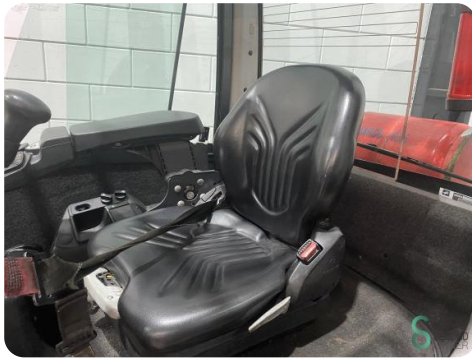

Use operating instructions
voir Mode d'emploi
siehe Betriebsanleitung

CE

URZAD DOZORU
 TECHNICZNEGO
 www.udt.gov.pl
 PERMIA NASTĘPNIEGO BRANINIE
 2025

STILL RX70-20T/600 - 5575676

working condition

This unit is a	W
separate attachment	
Equipment number	937676
Serial number	517306300014
Series	
State	85Good condition and fully operational and complete
Year	
Mean dismantling price (value 20)	
Brand	STILL
Year of manufacture	2018
Drive	Gas
Cabin	YES
Class height (h)	2,225 mm
Lift height (h)	3,875 mm
Fork length	
Width across forks	53,54 mm
Capacity	2,000 kg
Control	JA
Attachment & Equipment	
Description	STILL RX70-20T/600, 2 hydraulic valves, 2 hydraulic cylinders, mast lights, indicator (on right), safety light, indicator beacons, carriage frame, full cabin with heating
Buy price (net)	41,500