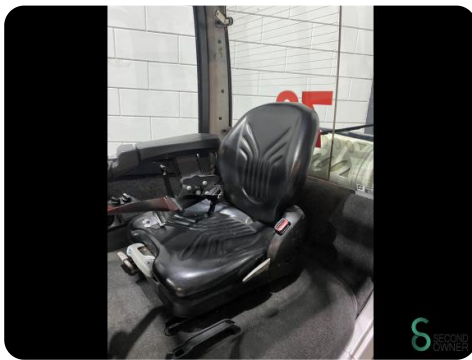

STILL

Type-Modèle-Typ / Serial no.-No. de série-Serien-Nr. / yst. model-Modell

RX 70-20T/600V 517306J00013 X 2018

Rated capacity Capacité nominale Nenn-Tragfähigkeit	2000 kg	Uttaler mass Masse à vide Leergewicht	4036 kg
Battery voltage Tension batterie Batteriespannung	54V	max. load max. charge	kg
Rated drive power Puissance motrice Nenn-Antriebsleistung	36 kW		

CE

see Operating instructions
voir Mode d'emploi
siehe Betriebsanleitung

0-2210 (Amstug)
Doc.no.0001-01