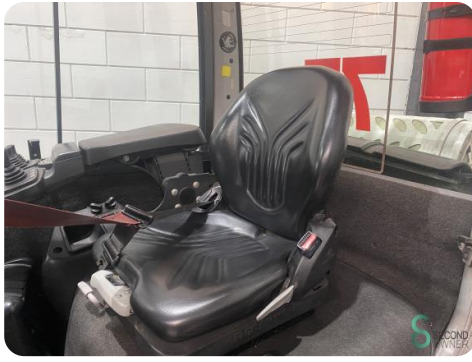

Gabelstapler - Still RX 70-20/600 T

Gabelstapler - Still RX 70-20/600 T

WKH5.267

LPG

3670mm

2000kg

12638

2018

Marke Still

Modell RX 70-20/600 T

Baujahr 2018

Spezifikationen

Antrieb	LPG
Motor Marke	Still
Pru00fcfung bis	06.2025
Optionen	Arbeitsscheinwe Verwarming, Vo Kabine
Durchfahrtshu00f6he	2470mm
Anbaugeru00e4t	Seitenverschiebung

Abmessungen

Länge	2650
Breite	1200
Höhe	2470
Gewicht	4029

STILL Poland_package_25_10_2024_15_units

STILL RX70-20T600 - 5875831

working condition

Brand	STILL
Year of manufacture	2018
Drive	Electric
Lift height	3,200 mm
Capacity	2,000 kg
Weight	4,028 kg
Max. speed	12,000 km/h
Max. torque	3,000 Nm
Max. power	36 kW
Max. fuel consumption	40,000 l/h
Max. operating time	4,500 h

STILL RX70-20T600 - 3 hydraulic valves, hydraulic cylinder, 24V lights, Rearview spot lights, Safety light indicator, pressure, orange cone, 24V horn with hearing.

By manufacturer: 40,000

Havenweg 6
6603AS Wijchen