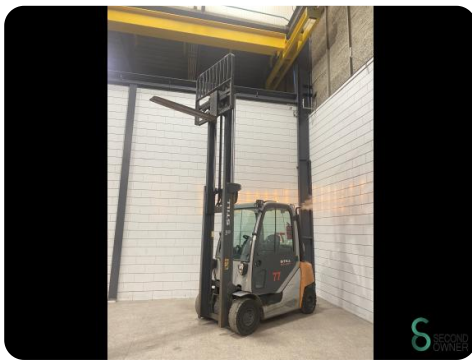

Gabelstapler - Still RX 70-20/600 T

Gabelstapler - Still RX 70-20/600 T

WKH5.267

LPG

3670mm

2000kg

12638

2018

Marke Still

Modell RX 70-20/600 T

Baujahr 2018

Spezifikationen

Antrieb	LPG
Motor Marke	Still
Pru00fcfung bis	06.2025
Optionen	Arbeitsscheinwe Verwarming, Vo Kabine
Durchfahrtshu00f6he	2470mm
Anbaugeru00e4t	Seitenverschiebung

Abmessungen

Länge	2650
Breite	1200
Höhe	2470
Gewicht	4029

STILL Poland_package_25_10_2024_15_units

STILL RX70-20T600 - 5875831

working condition

Brand	STILL
Year of manufacture	2018
Drive	Electric
Lift height	3,200 mm
Capacity	2,000 kg
Weight	4,028 kg
Max. speed	12,000 km/h
Max. torque	3,000 Nm
Max. power	36 kW
Max. fuel consumption	40,000 l/h
Max. operating time	4,500 h

STILL RX70-20T600 - 3 hydraulic valves, hydraulic cylinder, 24V lights, Rearview spot lights, Safety light indicator, pressure, orange cone, 24V horn with hearing.

By manufacturer: 40,000

Havenweg 6
6603AS Wijchen