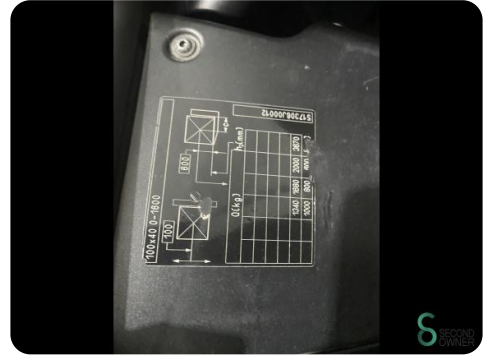

Abmessungen

Länge	2650
Breite	1200
Höhe	2470
Gewicht	4029

STILL Poland_package_25_10_2024_15_units

STILL RX70-20T600 - 5875831

working condition

Brand	STILL
Year of manufacture	2018
Drive	Electric
Lift height	3,200 mm
Capacity	2,000 kg
Weight	4,028 kg
Max. speed	12,000 km/h
Max. torque	3,000 Nm
Max. power	36 kW
Max. fuel consumption	40,000 l/h
Max. operating time	4,500 h

STILL RX70-20T600 - 3 hydraulic valves, hydraulic cylinder, 24V lights, Rearview spot lights, Safety light indicator, pressure, orange cone, 24V horn with hearing.

By manufacturer: 40,000

Havenweg 6
6603AS Wijchen