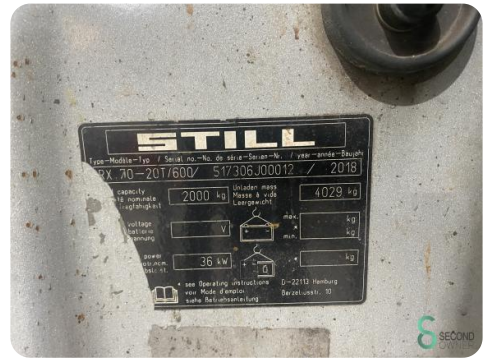

Marke Still

Modell RX 70-20/600 T

Baujahr 2018

Spezifikationen

Antrieb	LPG
Motor Marke	Still
Pru00fcfung bis	06.2025
Optionen	Arbeitsscheinwe Verwarming, Vo Kabine
Durchfahrtshu00f6he	2470mm
Anbaugeru00e4t	Seitenverschiebung

Abmessungen

Länge	2650
Breite	1200
Höhe	2470
Gewicht	4029

STILL Poland_package_25_10_2024_15_units

STILL RX70-20T600 - 5875831

working condition

Brand	STILL
Year of manufacture	2018
Drive	Electric
Lift height	3,200 mm
Capacity	2,000 kg
Weight	4,028 kg
Max. speed	12,000 km/h
Max. torque	3,000 Nm
Max. power	36 kW
Max. fuel consumption	40,000 l/h
Max. operating time	4,500 h

STILL RX70-20T600 - 3 hydraulic valves, hydraulic cylinder, 24V lights, Rearview spot lights, Safety light indicator, pressure, orange cone, 24V horn with hearing.

By manufacturer: 40,000

Havenweg 6
6603AS Wijchen