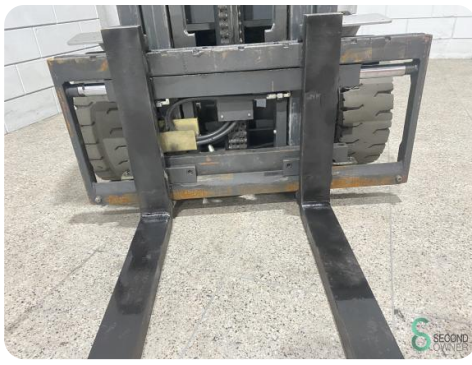

Marke Still

Modell RX 70-30 T

Baujahr 2017

Spezifikationen

Antrieb	LPG
Motor Marke	VW
Optionen	Joystick, Halbe Kabine, Frei-huk Arbeitsscheinwe
Freihub	1460mm
Durchfahrtshu00f6he	2200mm
Anbaugeru00e4t	Seitenverschiebung

Abmessungen

Länge	3700
Breite	1200
Höhe	2200
Gewicht	4472

RX 70-30 T - 517308H00118

1 of 3

RUNNING CONDITIONS

This unit is a
separate attachment N

Equipmentnumber	517308H00118
Serialnumber	517308H00118
Series	
Grade	Coverage and operational
Mount	Triplex
Mount dismounting price (within 15 days)	
Brand	Stil
Year of manufacture	2017
Drive	Gas
Cabin	
Closed Height h1	2,575 mm
Lift Height h3	4,590 mm
Fork Length	
Width across forks	
Working hours	7,827 hrs
Capacity	
Carriage	
Attachment & Equipment	
Description	
My recent bid	€3,750