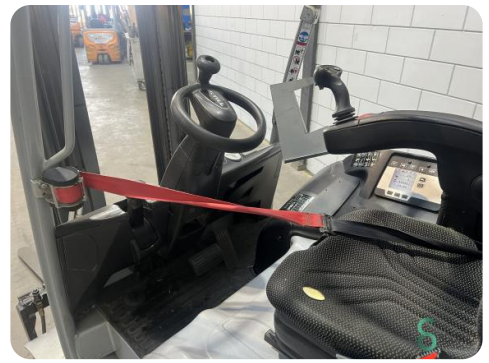

Havenweg 6
6603AS Wijchen

T: +31 6 11462913
E: Koen@secondowner.com
W: <https://secondowner.com>