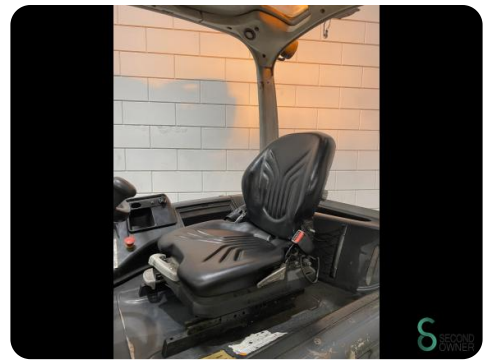

Havenweg 6
6603AS Wijchen

T: +31 6 11462913
E: Koen@secondowner.com
W: <https://secondowner.com>