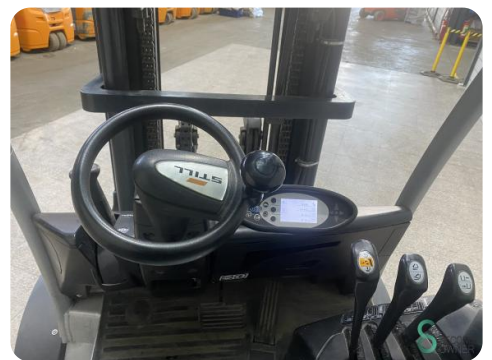

Havenweg 6
6603AS Wijchen

T: +31 6 11462913
E: Koen@secondowner.com
W: <https://secondowner.com>