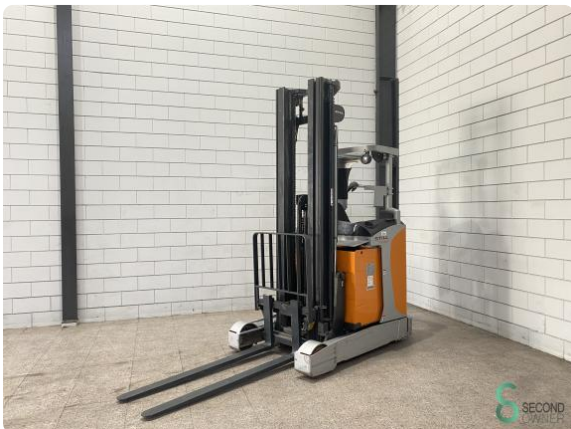

Still FM-X14N

WKH6.653

€4,500 ex VAT

1400kg

2018

4957

Electric