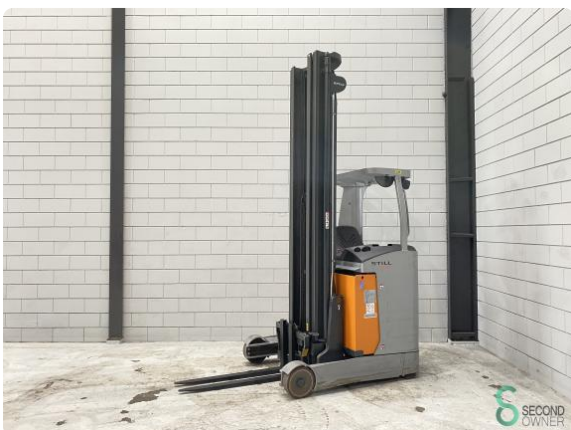

€4,500 ex VAT

1400kg

2012

4058

Electric

Still FM-X10

WKH.4537

€6,500 ex VAT