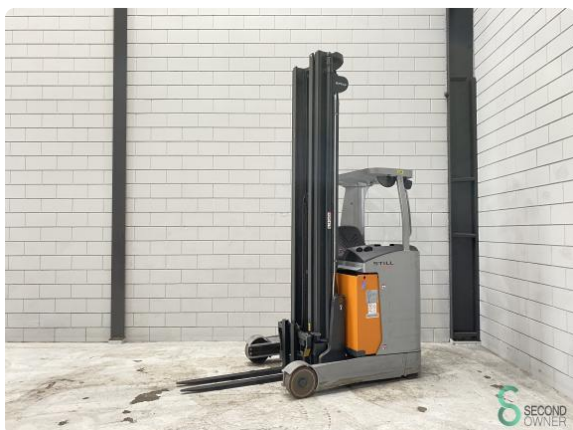

€4,500 ex VAT

1400kg

2012

4058

Electric

Still FM-X10

WKH.4537

€6,500 ex VAT