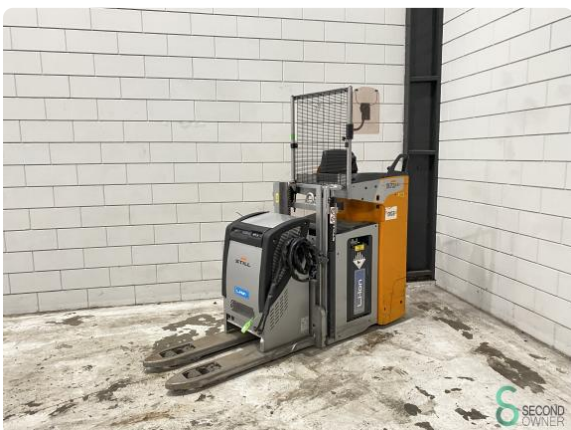

Still SXD20

WKH.4729

€2,450 ex VAT

2019

701

Elektric