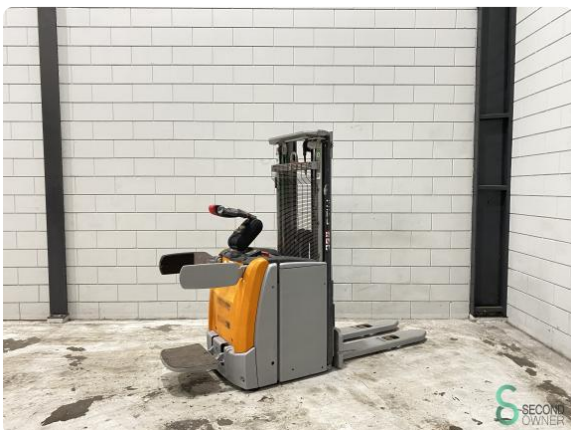

Still EXV-SF16

WKH.4266

€4,500 ex VAT

2018

2635

Elektric

Still EXV-SF16

WKH.4548