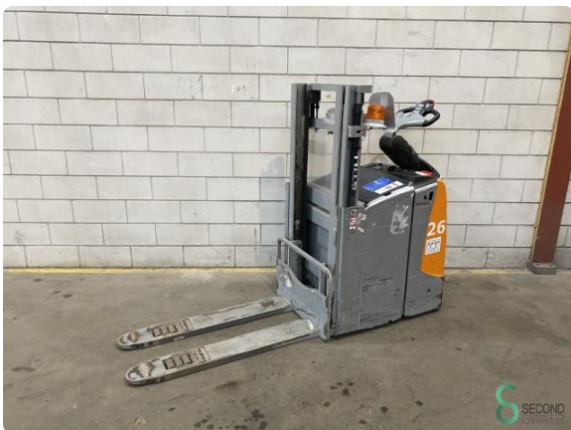

Still EXD-SF20

WKH.2153

€2,850 ~~€1,250~~ ex VAT

2013

4400

Elektric