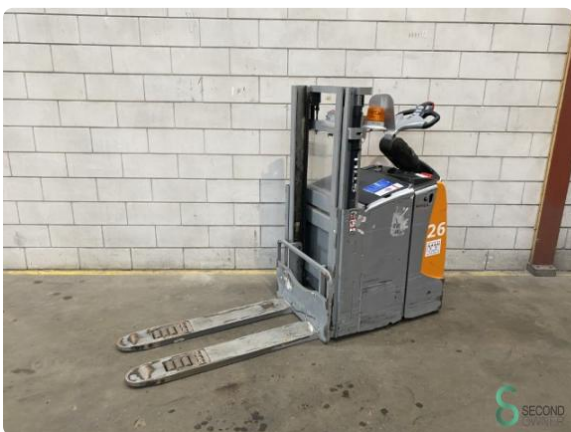

Still EXD-SF20

WKH.2153

€2,850 ~~€1,250~~ ex VAT

2013

4400

Elektric