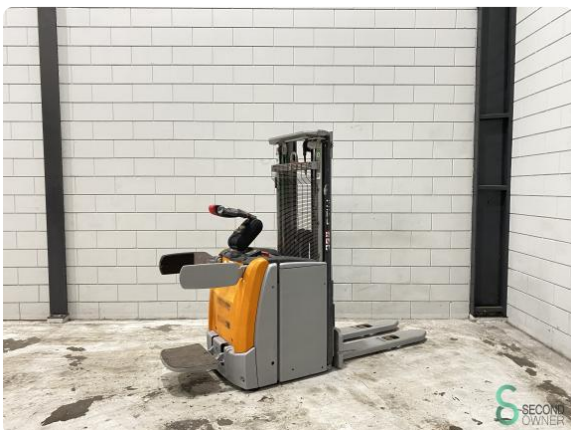

## Still EXV-SF16

WKH.4266

€4,500 ex VAT

2018

2635

Elektric