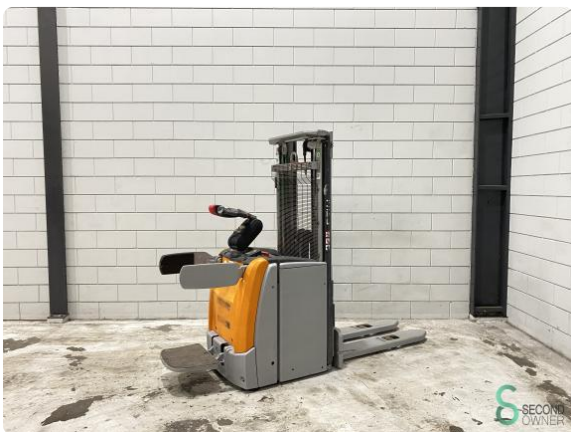

## Still EXV-SF16

WKH.4266

€4,500 ex VAT

2018

2635

Elektric