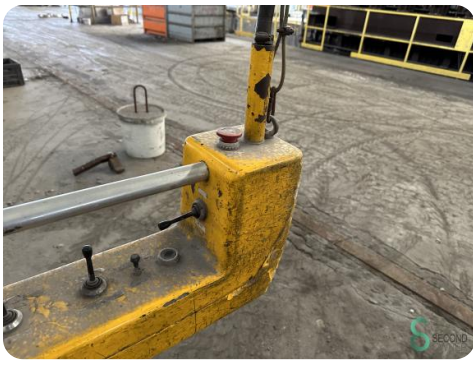

Havenweg 6
6603AS Wijchen

T: +31 6 57359756
E: Lukas@secondowner.com
W: <https://secondowner.com>