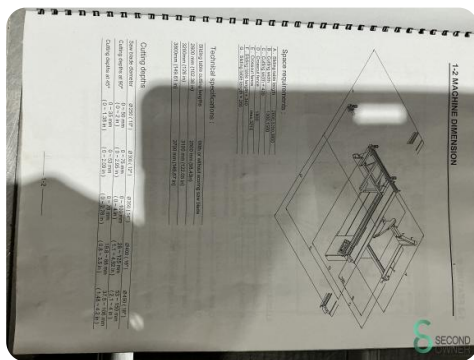

Sliding table saw - Altendorf F92 T

Sliding table saw - Altendorf F92 T

HOU5.650

455mm

4kW

2002

Brand	Altendorf
Model	F92 T
Year	2002

Specifications

Voltage [V]	400V
Fuse [A]	9A
Spindle speed max.	4400rpm
Motor braked	1
Motor power	4kW
Adjustable spindle speed	Geen

Dimensions

Length

Width

Height

Weight

Havenweg 6
6603AS Wijchen

T: +31 6 57668226
E: Glenn@secondowner.com
W: <https://secondowner.com>