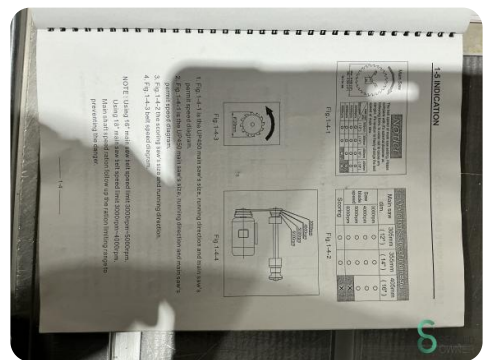

Sliding table saw - Altendorf F92 T

Sliding table saw - Altendorf F92 T

HOU5.650

455mm

4kW

2002

Brand	Altendorf
Model	F92 T
Year	2002

Specifications

Voltage [V]	400V
Fuse [A]	9A
Spindle speed max.	4400rpm
Motor braked	1
Motor power	4kW
Adjustable spindle speed	Geen

Dimensions

Length

Width

Height

Weight

Havenweg 6
6603AS Wijchen

T: +31 6 57668226
E: Glenn@secondowner.com
W: <https://secondowner.com>