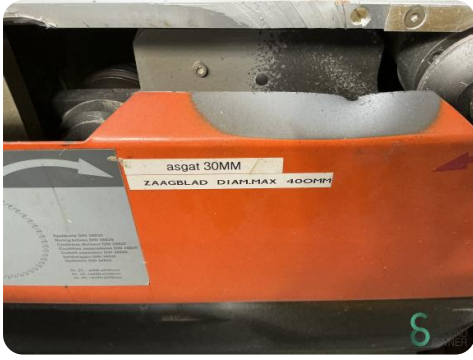

Year 2004

Specifications

Voltage [V] 380

Max. saw blade diameter [mm] 400

Main motor power [kW] 5.5

Power [kW] 7.0

Options Scoring unit

Dimensions

Length 3400 mm

Width 2200 mm

Height 1400 mm

Weight 1250 kg

Havenweg 6
6603AS Wijchen

T: +31 610609044
E: yorick@secondowner.com
W: <https://secondowner.com>