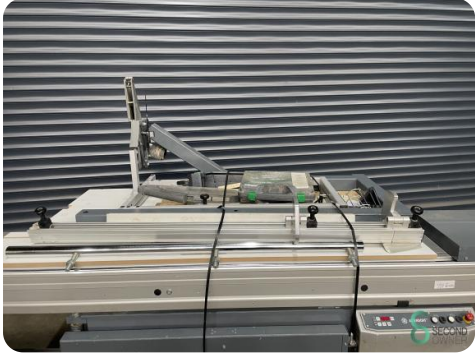

Havenweg 6
6603AS Wijchen

T: +31 6 57668226
E: Glenn@secondowner.com
W: <https://secondowner.com>