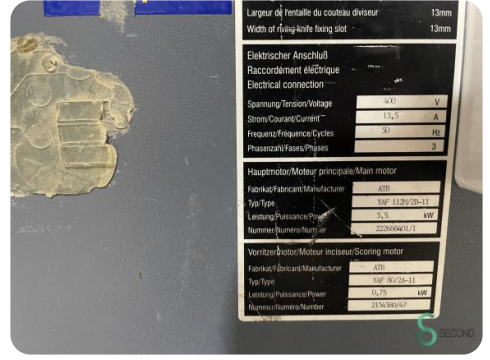

Havenweg 6
6603AS Wijchen

T: +31 6 57668226
E: Glenn@secondowner.com
W: <https://secondowner.com>