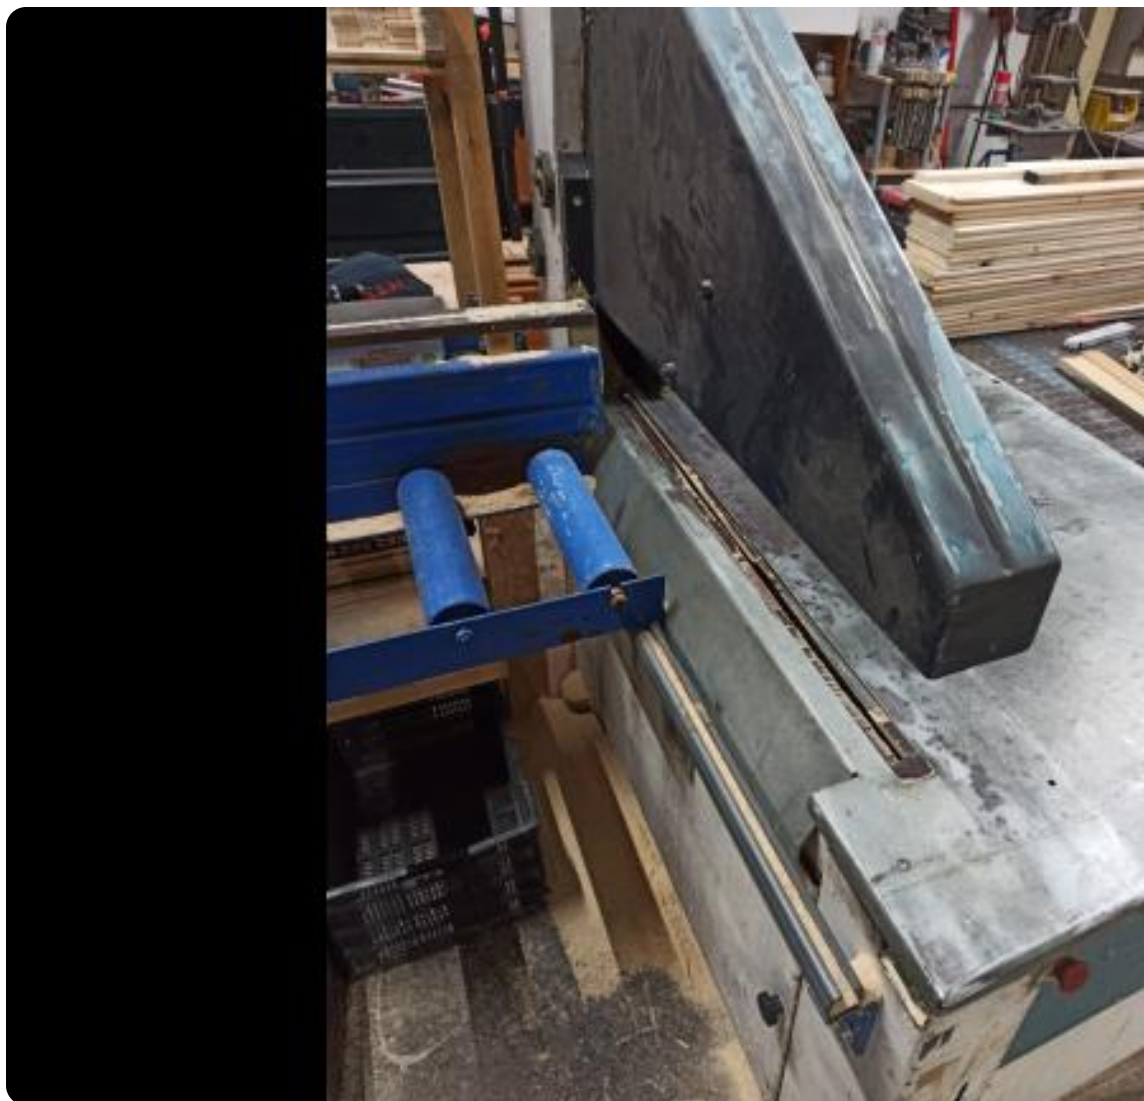

Havenweg 6
6603AS Wijchen

T: +31 6 57668226
E: Glenn@secondowner.com
W: <https://secondowner.com>