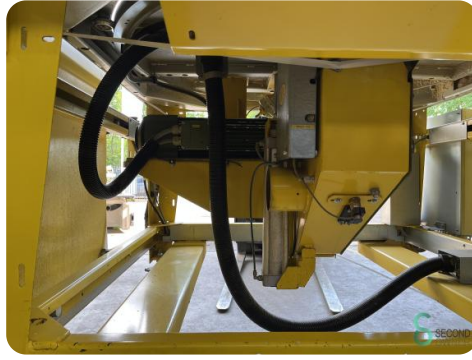

Havenweg 6
6603AS Wijchen

T: +31 6 57668226
E: Glenn@secondowner.com
W: <https://secondowner.com>