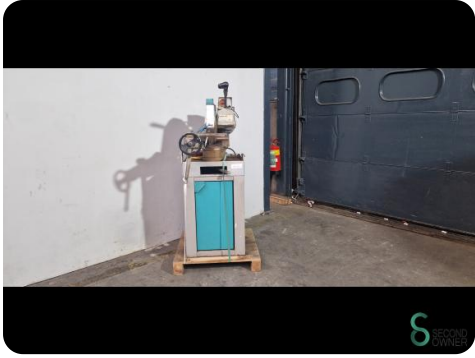

Circular saw - Berg&Schmid Perfect 300

Circular saw - Berg&Schmid Perfect 300

MET.1754

2kW

Brand Berg&Schmid

Model Perfect 300

Year

Specifications

Motor power 2kW

Dimensions

Length

Width

Height

Weight 200

Havenweg 6
6603AS Wijchen

T: +31 6 14832789
E: Bram@secondowner.com
W: <https://secondowner.com>