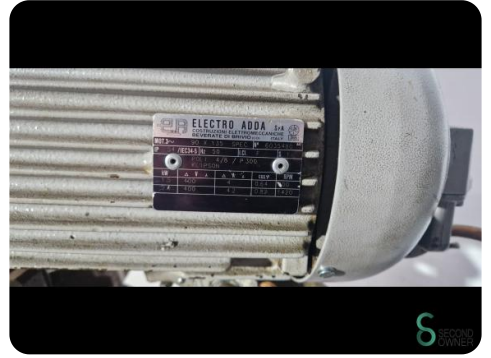

Circular saw - Berg&Schmid Perfect 300

Circular saw - Berg&Schmid Perfect 300

MET.1754

2kW

Brand Berg&Schmid

Model Perfect 300

Year

Specifications

Motor power 2kW

Dimensions

Length

Width

Height

Weight 200

Havenweg 6
6603AS Wijchen

T: +31 6 14832789
E: Bram@secondowner.com
W: <https://secondowner.com>