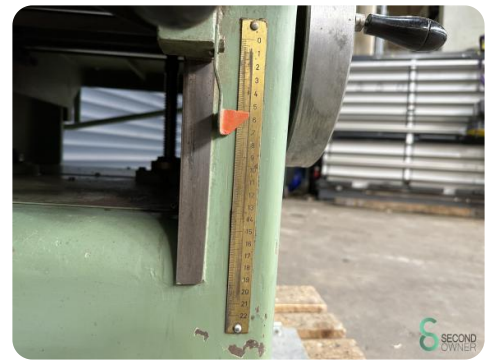

Surface-planer and thicknesser - Beuving VVD 400

Surface-planer and thicknesser - Beuving VVD 400

HOU.1918

Brand Beuving
Model VVD 400
Year

Specifications

Dimensions

Length

Width

Height

Weight

Havenweg 6
6603AS Wijchen

T: +31 6 57668226
E: Glenn@secondowner.com
W: <https://secondowner.com>