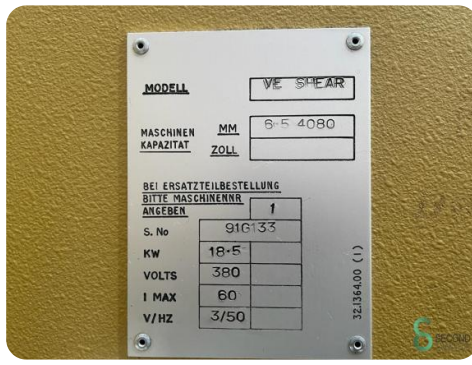

Sheet shear - Beyeler VE4080-6,5

Sheet shear - Beyeler VE4080-6,5

MET.1392

Brand Beyeler

Model

Year

Specifications

Dimensions

Length

Width

Height

Weight

Havenweg 6
6603AS Wijchen

T: +31 6 14832789
E: Bram@secondowner.com
W: <https://secondowner.com>