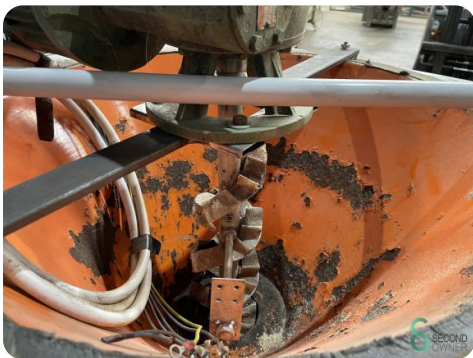

Havenweg 6
6603AS Wijchen

T: +31 6 55855207
E: Peter@secondowner.com
W: <https://secondowner.com>