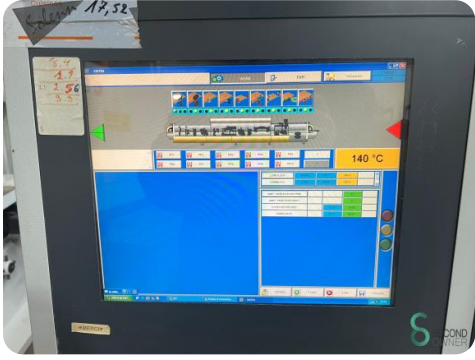

Edge bander - Biesse Akron 850

Edge bander - Biesse Akron 850

HOU.1240

2008

Brand Biesse

Model Akron 850

Year 2008

Specifications

Dimensions

Length

Width

Height

Weight

Havenweg 6
6603AS Wijchen

T: +31 6 57668226
E: Glenn@secondowner.com
W: <https://secondowner.com>