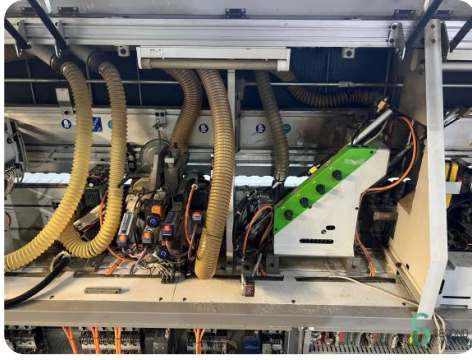

Havenweg 6
6603AS Wijchen

T: +31 6 57668226
E: Glenn@secondowner.com
W: <https://secondowner.com>