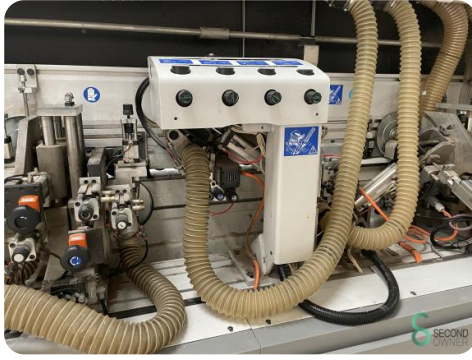

Havenweg 6
6603AS Wijchen

T: +31 6 57668226
E: Glenn@secondowner.com
W: <https://secondowner.com>