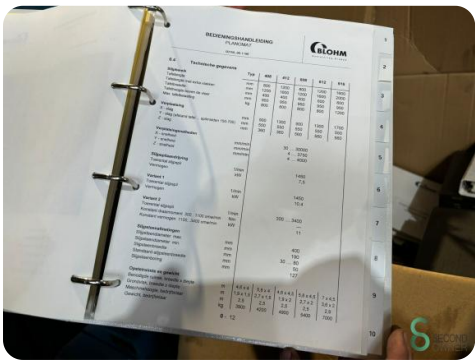

Dimensions

Length

Width

Height

Weight

Havenweg 6
6603AS Wijchen

T: +31 6 14832789
E: Bram@secondowner.com
W: <https://secondowner.com>