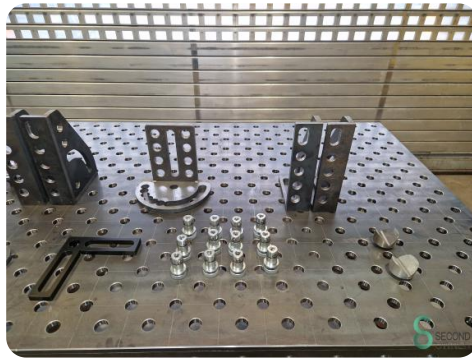

Havenweg 6
6603AS Wijchen

T: +31 6 14832789
E: Bram@secondowner.com
W: <https://secondowner.com>