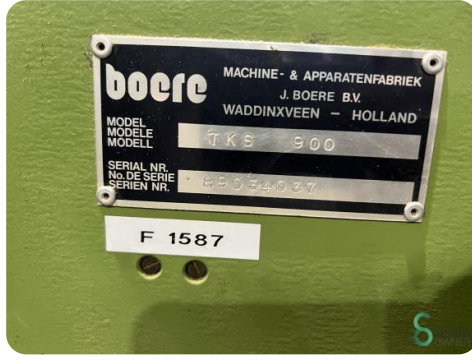

Wide belt sander - Boere

Wide belt sander - Boere

HOU5.318

900mm

4295

Brand Boere

Model

Year

Specifications

Voltage [V]	400V
Min feed rate [m/min]	5m/min
Max feed rate [m/min]	25m/min
Number of sanding units [pcs.]	2st.
Oscillating	1
Sanding belt length [mm]	1900mm

Dimensions

Length	1750
Width	2100
Height	2000
Weight	