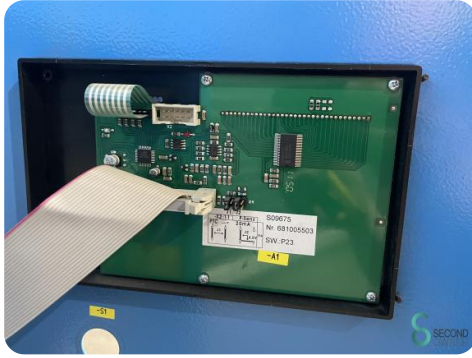

Havenweg 6
6603AS Wijchen

T: +31 6 55855207
E: Peter@secondowner.com
W: <https://secondowner.com>