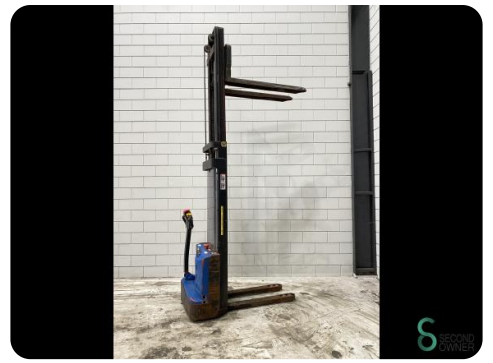

Stacker - BT

Stacker - BT

WKH.4711

LPG

1

2012

Brand BT

Model

Year 2012

Specifications

Drive	LPG
Overhead clearance	2150mm
Fork length	1150mm
Lifting capacity	1000kg
Mast	Duplex
Lifting height	3000mm

Dimensions

Length	1750
Width	800
Height	2150
Weight	

Havenweg 6
6603AS Wijchen