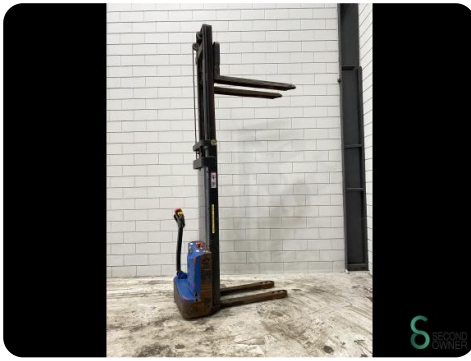

Stacker - BT

Stacker - BT

WKH.4711

LPG

1

2012

Brand BT

Model

Year 2012

Specifications

Drive	LPG
Overhead clearance	2150mm
Fork length	1150mm
Lifting capacity	1000kg
Mast	Duplex
Lifting height	3000mm

Dimensions

Length	1750
Width	800
Height	2150
Weight	

Havenweg 6
6603AS Wijchen