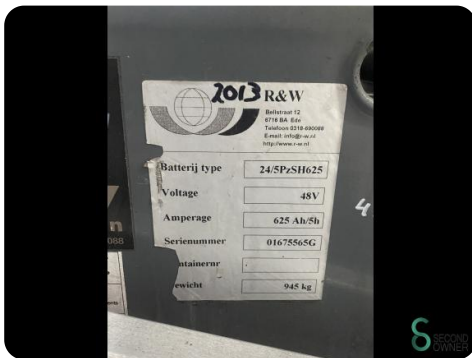

Forklift - BT CBE 18T

Forklift - BT CBE 18T

WKH5.673

Elektric

4300mm

1800kg

8445

2004

Brand BT

Model CBE 18T

Year 2004

Specifications

Drive Elektric

Capacity 625Ah

Brand/Type R&W

Battery voltage 48V

Battery year of construction 2013

Options Work lights, Free-lift

Dimensions

Length 2200

Width 1150

Height 2110

Weight 3648

Havenweg 6
6603AS Wijchen