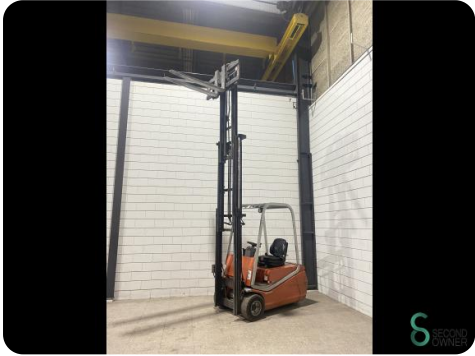

Brand BT

Model CBE 18T

Year 2004

Specifications

Drive Elektric

Capacity 625Ah

Brand/Type R&W

Battery voltage 48V

Battery year of construction 2013

Options Work lights, Free-lift

Dimensions

Length 2200

Width 1150

Height 2110

Weight 3648

Havenweg 6
6603AS Wijchen