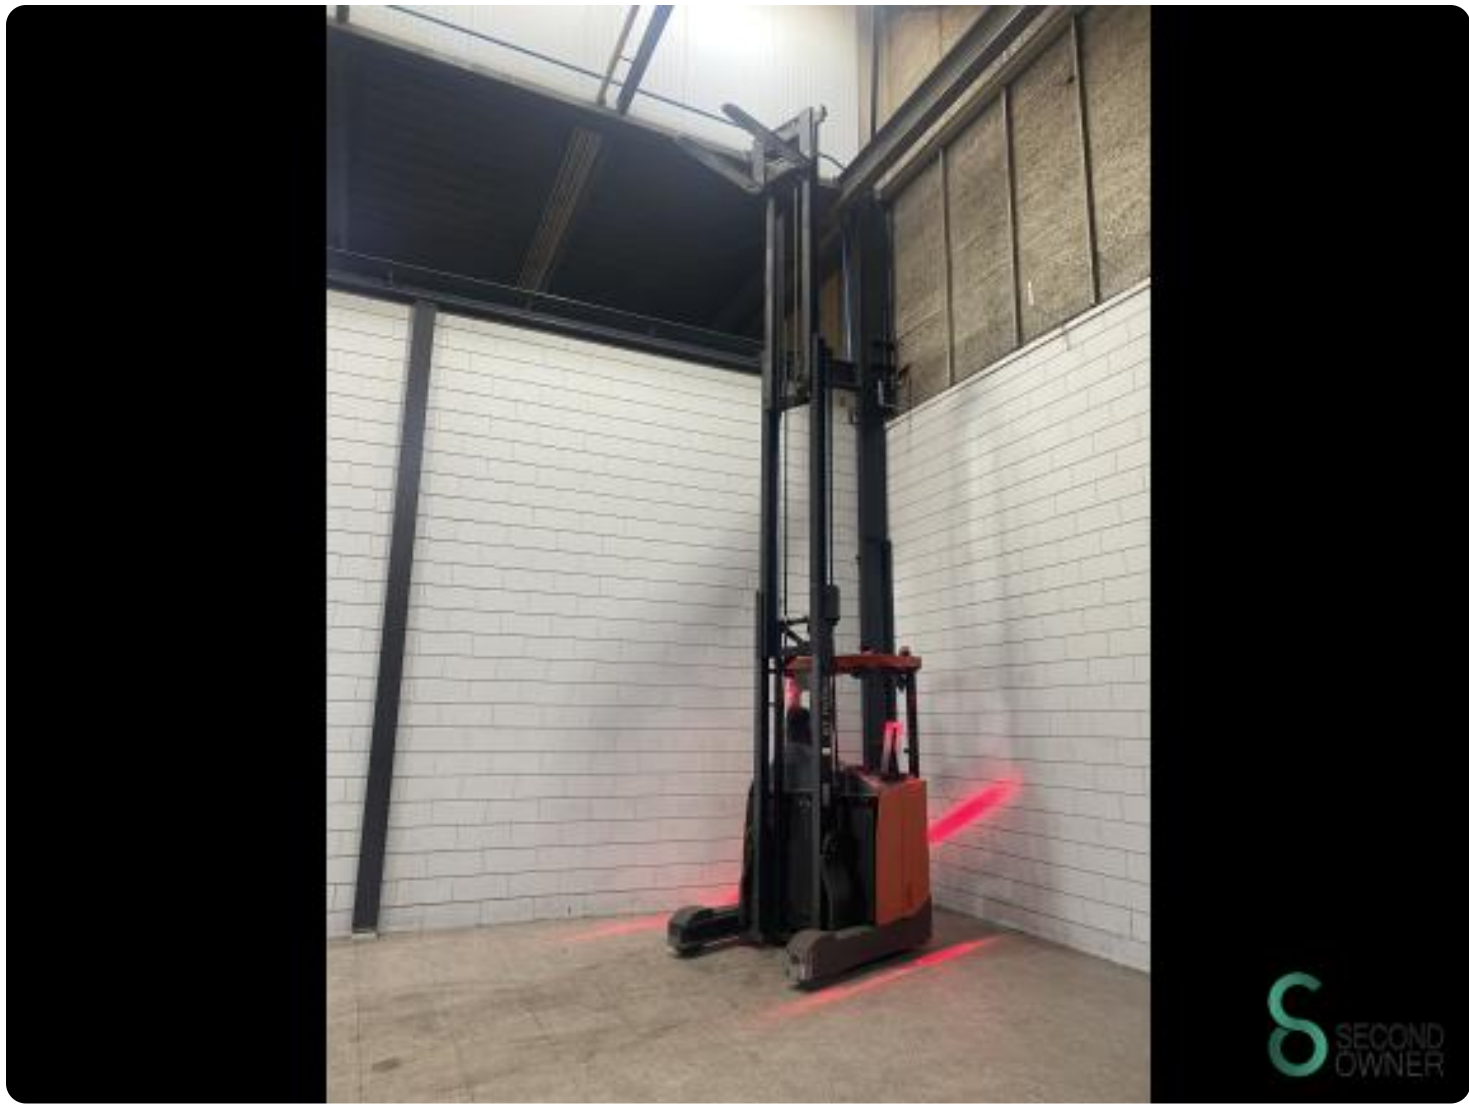

Havenweg 6
6603AS Wijchen

T: +31 6 11462913
E: Koen@secondowner.com
W: <https://secondowner.com>