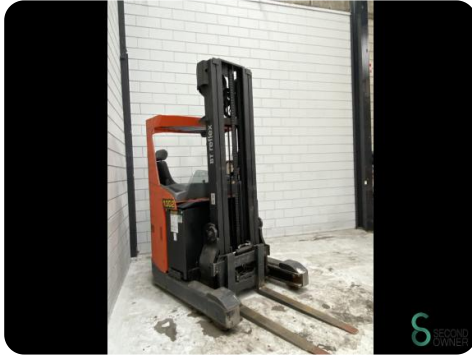

## Reach truck - BT RRE160

WKH.4664

Elektric

1600kg

10598

2012

<b>Brand</b>	BT
<b>Model</b>	RRE160
<b>Year</b>	2012

### Specifications

<b>Drive</b>	Elektric
<b>Capacity</b>	775Ah
<b>Brand/Type</b>	Hoppecke 5 HPZS
<b>Battery voltage</b>	48V
<b>Battery year of construction</b>	2012
<b>Options</b>	Free-lift

### Dimensions

<b>Length</b>	1850
<b>Width</b>	1270
<b>Height</b>	2750
<b>Weight</b>	3600

Havenweg 6  
6603AS Wijchen

T: +31 6 11462913  
E: Koen@secondowner.com  
W: <https://secondowner.com>