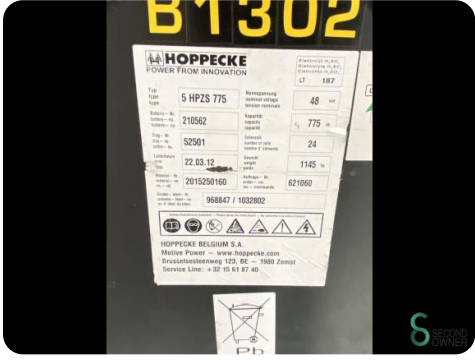

## Reach truck - BT RRE160

WKH.4664

Elektric

1600kg

10598

2012

<b>Brand</b>	BT
<b>Model</b>	RRE160
<b>Year</b>	2012

### Specifications

<b>Drive</b>	Elektric
<b>Capacity</b>	775Ah
<b>Brand/Type</b>	Hoppecke 5 HPZS
<b>Battery voltage</b>	48V
<b>Battery year of construction</b>	2012
<b>Options</b>	Free-lift

### Dimensions

<b>Length</b>	1850
<b>Width</b>	1270
<b>Height</b>	2750
<b>Weight</b>	3600

Havenweg 6  
6603AS Wijchen

T: +31 6 11462913  
E: Koen@secondowner.com  
W: <https://secondowner.com>