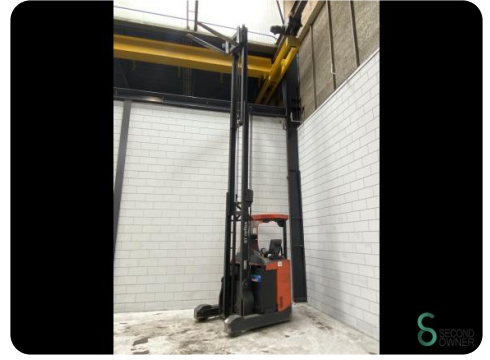

## Reach truck - BT RRE160

WKH.4664

Elektric

1600kg

10598

2012

<b>Brand</b>	BT
<b>Model</b>	RRE160
<b>Year</b>	2012

### Specifications

<b>Drive</b>	Elektric
<b>Capacity</b>	775Ah
<b>Brand/Type</b>	Hoppecke 5 HPZS
<b>Battery voltage</b>	48V
<b>Battery year of construction</b>	2012
<b>Options</b>	Free-lift

### Dimensions

<b>Length</b>	1850
<b>Width</b>	1270
<b>Height</b>	2750
<b>Weight</b>	3600

Havenweg 6  
6603AS Wijchen

T: +31 6 11462913  
E: Koen@secondowner.com  
W: <https://secondowner.com>