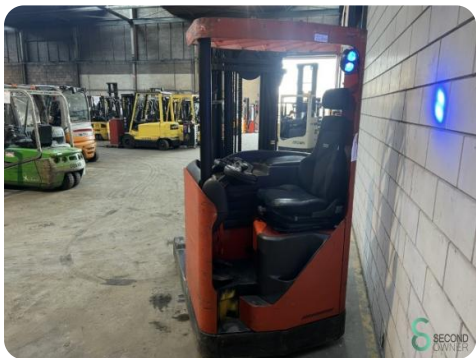

Reach truck - BT RRM14

Reach truck - BT RRM14

WKH.3058

Elektric

1400kg

11124

2003

Brand BT

Model RRM14

Year 2003

Specifications

Drive	Elektric
Capacity	480Ah
Battery voltage	48V
Free lift	1580mm
Overhead clearance	2190mm
Attachment	Side-shift

Dimensions

Length	1940
Width	1100
Height	
Weight	2015