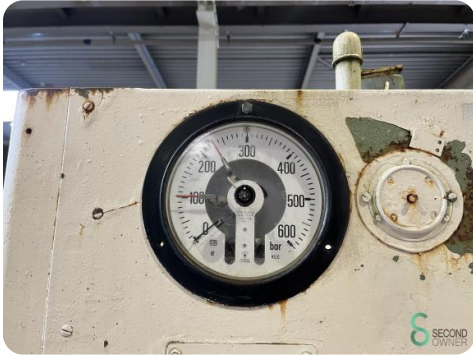

Havenweg 6
6603AS Wijchen

T: +31 6 57668226
E: Glenn@secondowner.com
W: <https://secondowner.com>