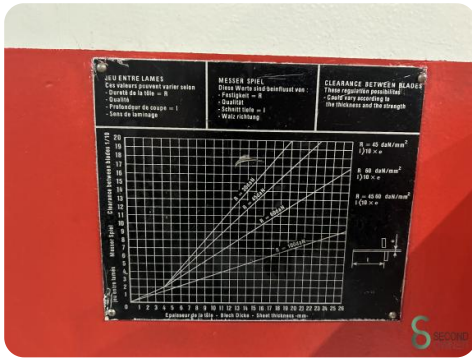

Sheet shear - Bystronic Beyeler C4100-10

Sheet shear - Bystronic Beyeler C4100-10

MET.1343

1992

Brand Bystronic Beyeler

Model

Year 1992

Specifications

Dimensions

Length

Width

Height

Weight

Havenweg 6
6603AS Wijchen

T: +31 6 14832789
E: Bram@secondowner.com
W: <https://secondowner.com>