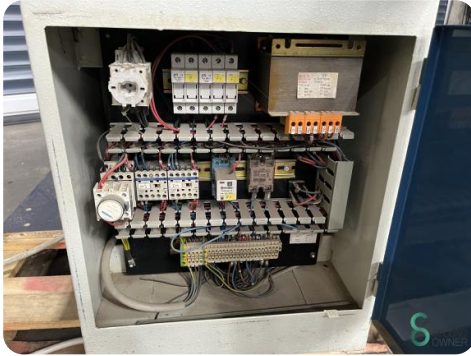

Veneer joining machine - Casati Z 1000

Veneer joining machine - Casati Z 1000

HOU.2604

2000

Brand	Casati
Model	Z 1000
Year	2000

Specifications

Dimensions

Length	1350
---------------	------

Width	500
--------------	-----

Height	1300
---------------	------

Weight	200
---------------	-----

Havenweg 6
6603AS Wijchen

T: +31 6 57668226
E: Glenn@secondowner.com
W: <https://secondowner.com>