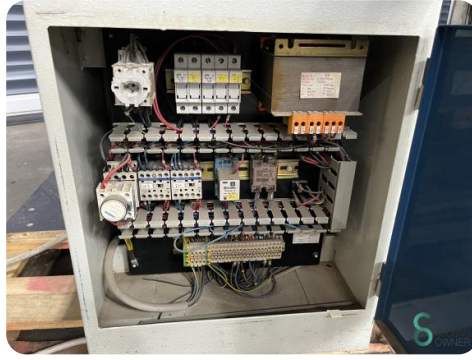

Veneer joining machine - Casati Z 1000

Veneer joining machine - Casati Z 1000

HOU.2604

Brand	Casati
Model	Z 1000
Year	2000

Specifications

Opening width [mm]	1000
---------------------------	------

Max. feed speed [m/min]	15
--------------------------------	----

Dimensions

Length	1350 mm
---------------	---------

Width	500 mm
--------------	--------

Height	1300 mm
---------------	---------

Weight	200 kg
---------------	--------

Havenweg 6
6603AS Wijchen

T: +31 657668226
E: glenn@secondowner.com
W: <https://secondowner.com>