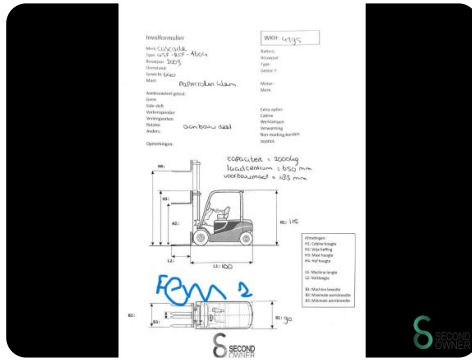

Type tribe_selection_1

Dimensions

Length 1000

Width 900

Height 1150

Weight 640

Havenweg 6
6603AS Wijchen

T: +31 6 11462913
E: Koen@secondowner.com
W: https://secondowner.com