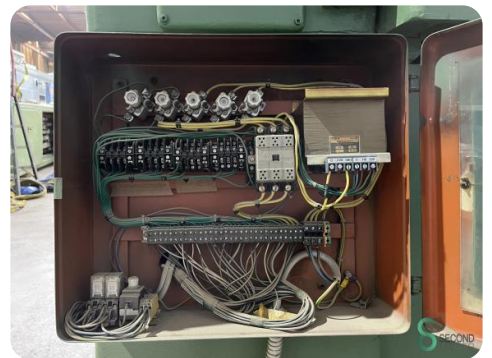

Havenweg 6
6603AS Wijchen

T: +31 6 57668226
E: Glenn@secondowner.com
W: <https://secondowner.com>